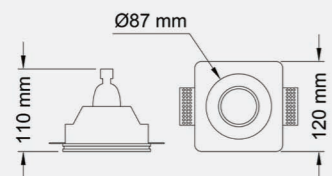

TRIMLESS-007

Code: TR007
Luminous flux: 630 lm
Color temperature: 3000K, 4000K
Power (watt): 7
Voltage: 220 VAC
CRI>85
Installation: Recessed
Body: Gybsum
Cut Size: $\varnothing 123 \times 123$ mm