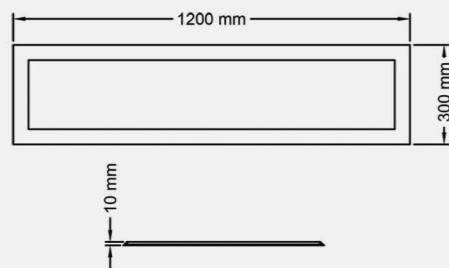

Quality is
the best
business
plan.