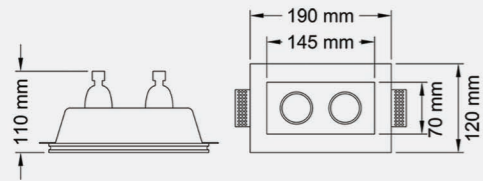

TRIMLESS-005

Code: TR005
Luminous flux: 1260 lm
Color temperature: 3000K, 4000K
Power (watt): 14
Voltage: 220 VAC
CRI>85
Installation: Recessed
Body: Gybsum
Cut Size: $\varnothing 193 \times 123$ mm