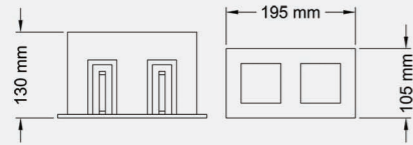

DARK LIGHT-109S

Code: DL109S
Luminous flux: 900 lm
Color temperature: 3000K, 4000K
Power (watt): 10
Voltage: 220 VAC
CRI>85
Installation: Recessed
Cut size: $\varnothing$ 95X95 mm
Body: Iron / Aluminium

Color: ☐ ☐