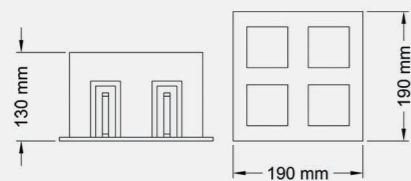

DARK LIGHT- 4

Code: DL4
Luminous flux: 3600 lm
Color temperature: 3000K, 4000K
Power (watt): 40
Voltage: 220 VAC
CRI>85
Installation: Recessed
Cut Size: ∇ 175X175 mm
Body : Iron / Aluminium

Color: ☐ ☐