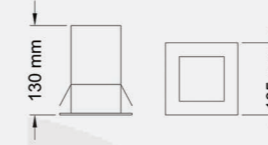

DARK LIGHT-109S

Code: DL109S
Luminous flux: 900 lm
Color temperature: 3000K, 4000K
Power (watt): 10
Voltage: 220 VAC
CRI>85
Installation: Recessed
Cut size: $\varnothing$ 95X95 mm
Body: Iron / Aluminium

Color: ☐ ☐