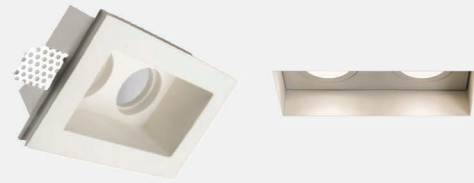

TRIMLESS-005

Code: TR005
Luminous flux: 1260 lm
Color temperature: 3000K, 4000K
Power (watt): 14
Voltage: 220 VAC
CRI>85
Installation: Recessed
Body: Gybsum
Cut Size: $\varnothing 193 \times 123$ mm

TRIMLESS-007

Code: TR007
Luminous flux: 630 lm
Color temperature: 3000K, 4000K
Power (watt): 7
Voltage: 220 VAC
CRI>85
Installation: Recessed
Body: Gybsum
Cut Size: $\varnothing 123 \times 123$ mm