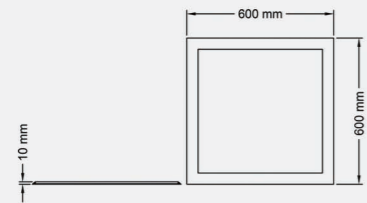

LED PANEL (30X120 Cm)

Code: LP 30x120
Luminous flux: 3980 lm
Color temperature: 3000K, 4000K, 6000K
Wattage: 48 W
Voltage: 220 VAC
CRI>80
Installation: Recessed
Body: Aluminum
Color: ☐