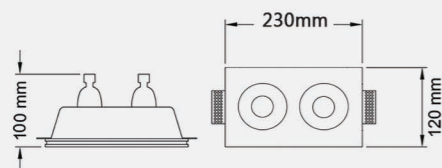

TRIMLESS-013

Code: TR013
Luminous flux: 1260 lm
Color temperature: 3000K, 4000K
Power (watt): 14
Voltage: 220 VAC
CRI>85
Installation: Recessed
Body: Gybsum
Cut Size: ∇ 123X233mm