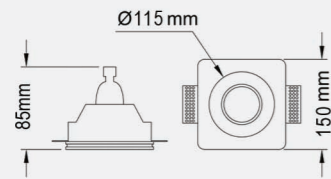

TRIMLESS-012

Code: TR012
Luminous flux: 630 lm
Color temperature: 3000K, 4000K
Power (watt): 7
Voltage: 220 VAC
CRI>85
Installation: Recessed
Body: Gybsum
Cut Size: ∇ 155X155mm