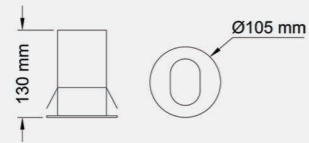

# DARK LIGHT-109S

**DARK LIGHT-2L**

Code: DL 2L  
 Luminous flux: 1800 lm  
 Color temperature: 3000K, 4000K  
 Power (watt): 20  
 Voltage: 220 VAC  
 CRI>85  
 Installation: Recessed  
 Cut Size:  $\varnothing$  265X95 mm  
 Body: Iron / Aluminium

### DARK LIGHT- 4

Code: DL4  
 Luminous flux: 3600 lm  
 Color temperature: 3000K, 4000K  
 Power (watt): 40  
 Voltage: 220 VAC  
 CRI>85  
 Installation: Recessed  
 Cut Size:  $\nabla$  175X175 mm  
 Body : Iron / Aluminium

Color:

**DARK LIGHT-109M**

Code: DL109M  
 Luminous flux: 900 lm  
 Color temperature: 3000K, 4000K  
 Power (watt): 10  
 Voltage: 220 VAC  
 CRI>85  
 Installation: Recessed  
 Cut Size:  $\varnothing$  95mm  
 Body: Iron / Aluminium