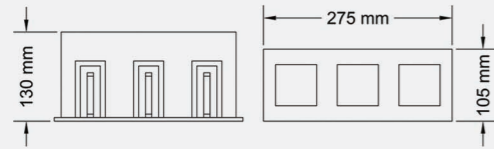

### DARK LIGHT- 3

Code: DL3  
 Luminous flux: 2700 lm  
 Color temperature: 3000K, 4000K  
 Power (watt): 30  
 Voltage: 220 VAC  
 CRI>85  
 Installation: Recessed  
 Cut Size:  $\nabla$  265X95 mm  
 Body : Iron / Aluminium