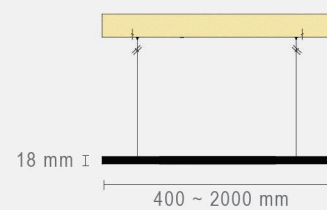

Dimension

Diameter	Height
600mm	110mm
900mm	
1200mm	

CCT

3000K
4000K
TW

Section

Finish

Installation

Surface

Dimension

Diameter	Width	Depth
400mm ~ 3000mm	16mm	55mm

CCT

3000K
4000K
TW

Section

Finish

Installation

Pendant

LOOP

CIRCULAR LIGHT
PENDANT

Dimension

Diameter	Width	Depth
400mm ~ 2000mm	12mm	18mm

CCT

3000K
4000K

Section

Finish

Installation

Pendant

OMEGA

CIRCULAR LIGHT
PENDANT / SURFACE

Dimension

Diameter	Width	Depth
1000mm ~ 3000mm	70mm	70mm

CCT

3000K
4000K
TW