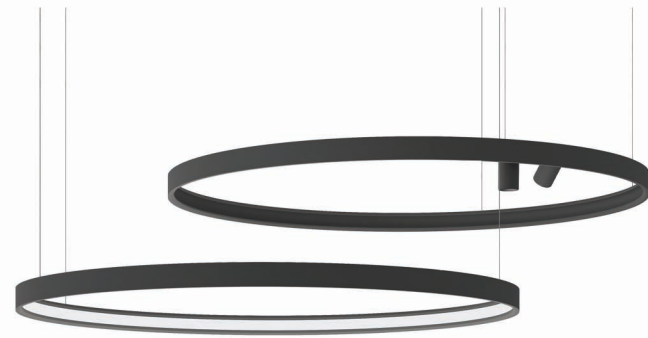

MOON

CIRCULAR LIGHT
SEMI RECESSED

Dimension

Diameter	Height
600mm	110mm
900mm	
1200mm	

CCT

3000K
4000K
TW

Section

Finish

Or Custom Color

Installation

Semi Recessed

Office Building, Tehran Tehran

MOON

CIRCULAR LIGHT PENDANT

Dimension

Diameter	Height
600mm	110mm
900mm	
1200mm	

CCT

3000K
4000K
TW

Section

Finish

Installation

Pendant

RING

CIRCULAR LIGHT PENDANT

Dimension

Diameter	Width	Depth
400mm ~ 3000mm	16mm	55mm

CCT

3000K
4000K
TW

Section

Finish

Installation

Pendant