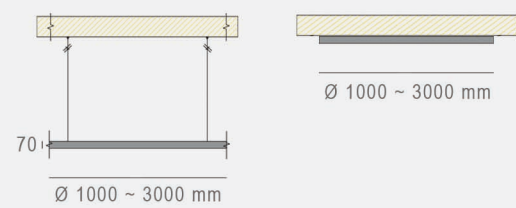

Dimension

Diameter	Height
600mm	110mm
900mm	
1200mm	

CCT

3000K
4000K
TW

Section

Finish

Installation

Surface

Dimension

Diameter	Width	Depth
400mm ~ 3000mm	16mm	55mm

CCT

3000K
4000K
TW

Section

Finish

Installation

Pendant

Installation

Pendant

OMEGA

CIRCULAR LIGHT
PENDANT / SURFACE

Dimension

Diameter	Width	Depth
1000mm ~ 3000mm	70mm	70mm

CCT

3000K
4000K
TW

Section

Finish

Installation

Pendant/Surface

HELIX

CUSTOMIZED CURVED LIGHT
PENDANT / SURFACE

Dimension

Length	Width	Height
Customized	70mm	70mm