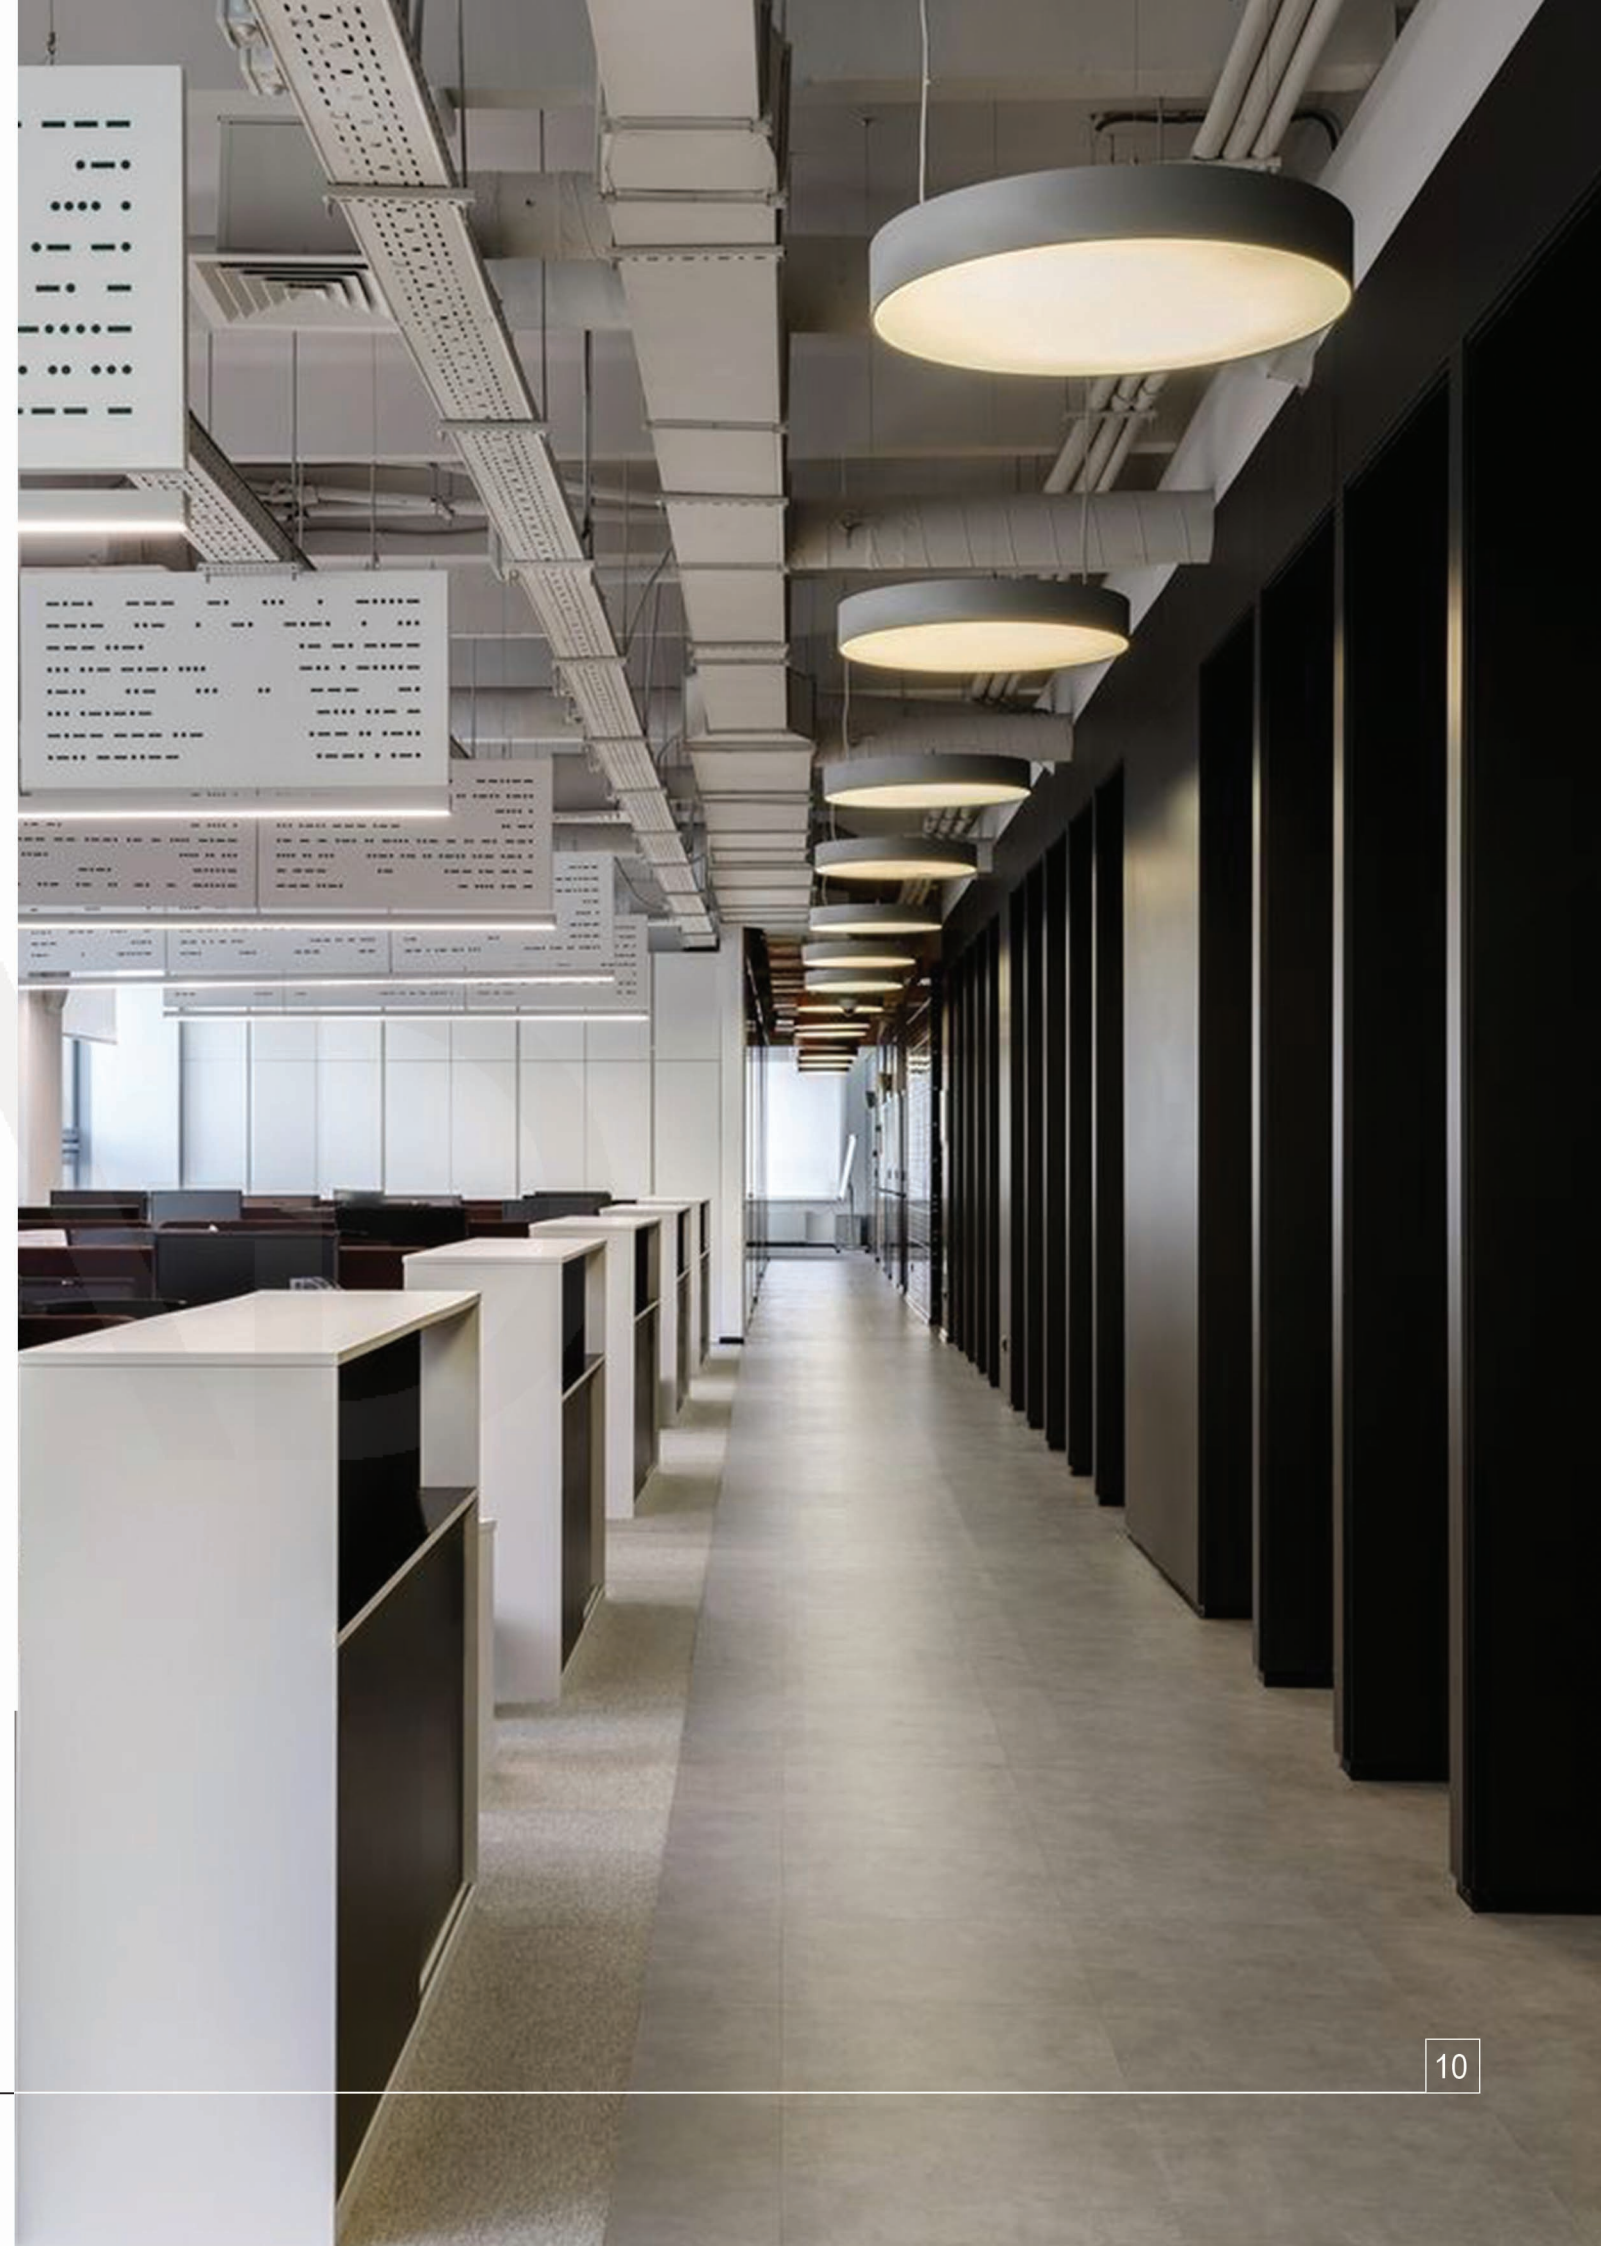

Section

Finish

Installation

Pendant