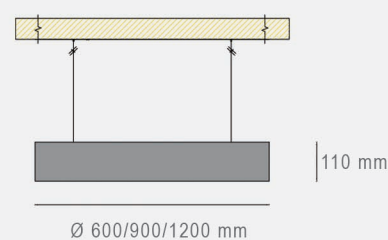

Section

Finish

Installation

Pendant