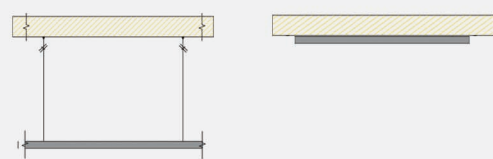

Finish

Installation

Pendant / Surface