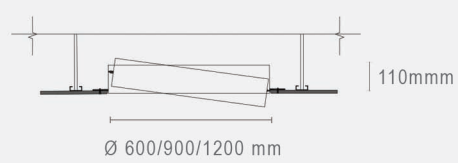

Dimension

Diameter	Height
600mm	110mm
900mm	
1200mm	

CCT

3000K
4000K
TW

Section

Finish

Installation

Surface

MOON

CIRCULAR LIGHT
SEMI RECESSED

Dimension

Diameter	Height
600mm	110mm
900mm	
1200mm	

CCT

3000K
4000K
TW

Section

Finish

Or Custom Color

Installation

Semi Recessed

Office Building, Tehran Tehran

MOON

CIRCULAR LIGHT PENDANT

Dimension

Diameter	Height
600mm	110mm
900mm	
1200mm	

Dimension

Diameter	Width	Depth
400mm ~ 3000mm	16mm	55mm

CCT

3000K
4000K
TW

Section

Finish

Installation

Pendant