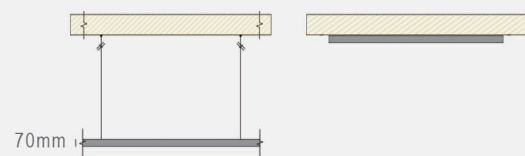

Installation

Pendant / Surface