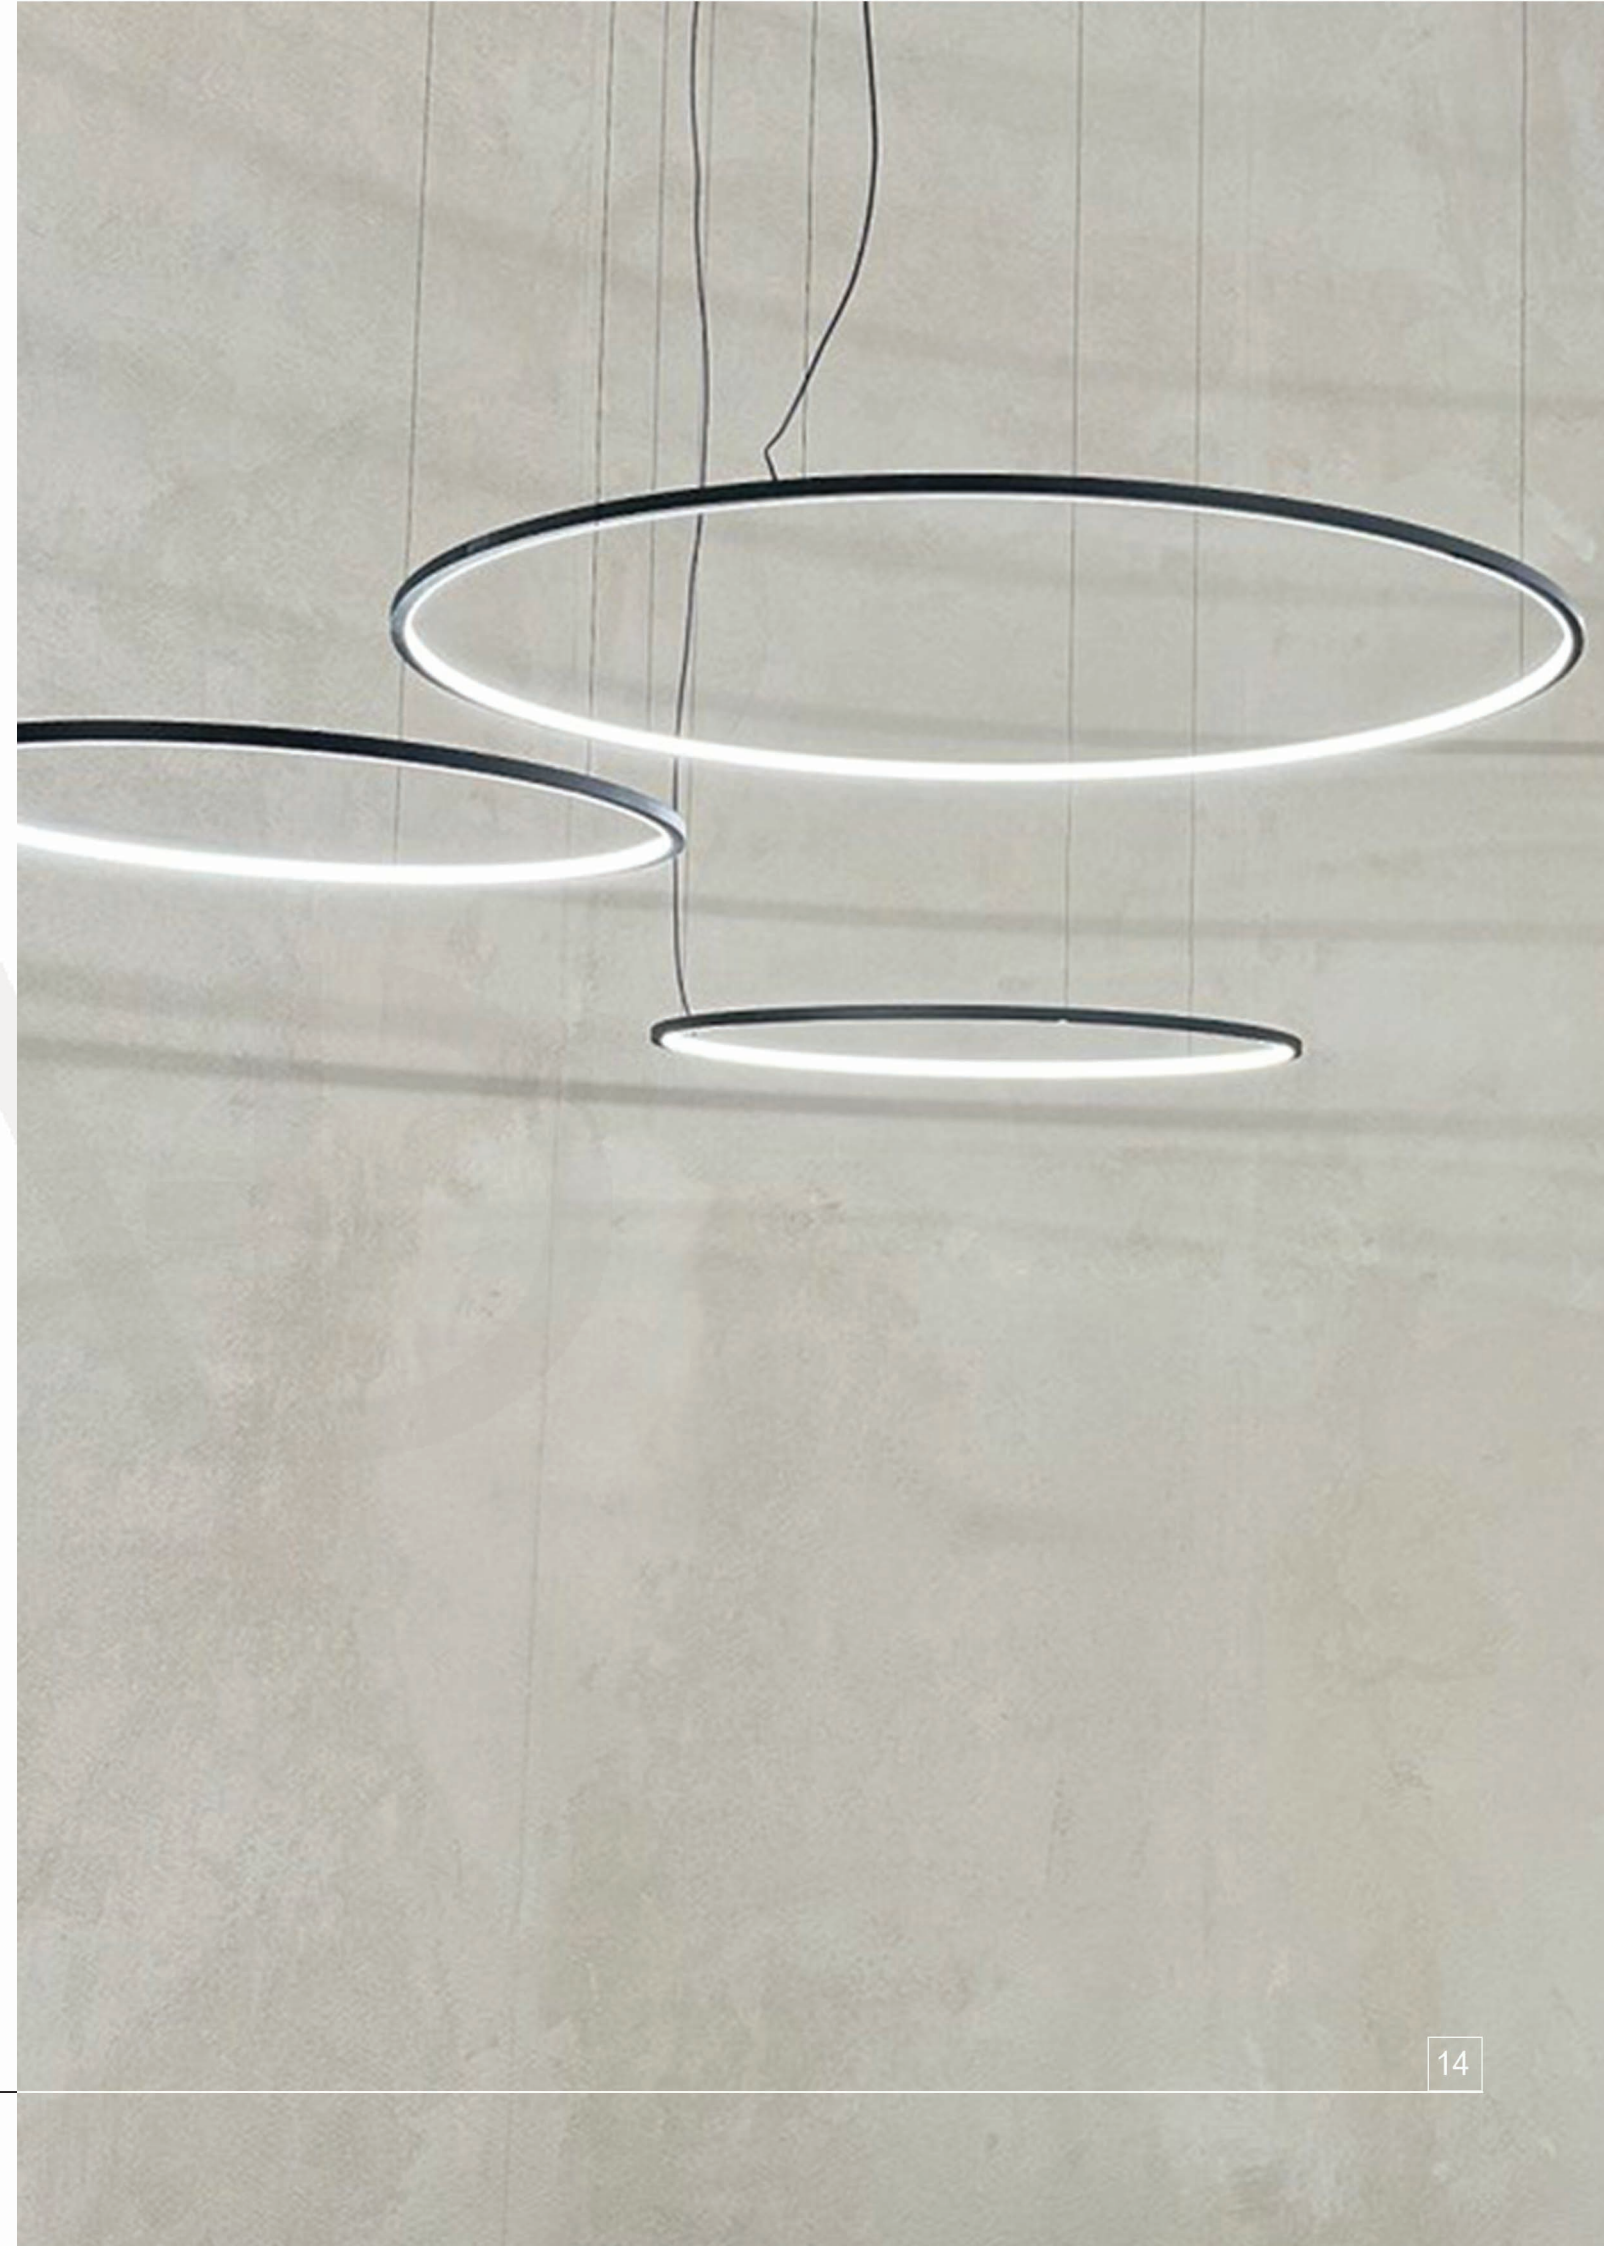

LOOP

CIRCULAR LIGHT
PENDANT

Dimension

Diameter	Width	Depth
400mm ~ 2000mm	12mm	18mm

CCT

3000K
4000K

Section

Finish

Installation

Pendant

OMEGA

CIRCULAR LIGHT
PENDANT / SURFACE

Dimension

Diameter	Width	Depth
1000mm ~ 3000mm	70mm	70mm

CCT

3000K
4000K
TW