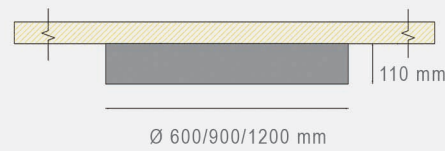

Dimension

Diameter	Height
600mm	110mm
900mm	
1200mm	

CCT

3000K
4000K
TW

Section

Finish

Installation

Surface

MOON

CIRCULAR LIGHT
SEMI RECESSED

Dimension

Diameter	Height
600mm	110mm
900mm	
1200mm	

CCT

3000K
4000K
TW

Section

Finish

Or Custom Color

Installation

Semi Recessed

Office Building, Tehran Tehran

MOON

CIRCULAR LIGHT PENDANT

Dimension

Diameter	Height
600mm	110mm
900mm	
1200mm	

Dimension

Diameter	Width	Depth
400mm ~ 3000mm	16mm	55mm

CCT

3000K
4000K
TW

Section

Finish

Installation

Pendant