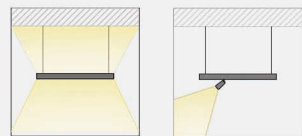

Or Custom Color

Installation

Semi Recessed

Office Building, Tehran Tehran

MOON

CIRCULAR LIGHT PENDANT

Dimension

Diameter	Height
600mm	110mm
900mm	
1200mm	

Dimension

Diameter	Width	Depth
400mm ~ 3000mm	16mm	55mm

CCT

3000K
4000K
TW

Section

Finish

Installation

Pendant