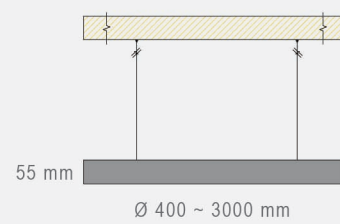

Dimension

Diameter	Height
600mm	110mm
900mm	
1200mm	

CCT

3000K
4000K
TW

Section

Finish

Installation

Surface

Dimension

Diameter	Width	Depth
400mm ~ 3000mm	16mm	55mm

CCT

3000K
4000K
TW

Section

Finish

Installation

Pendant

LOOP

CIRCULAR LIGHT
PENDANT

Dimension

Diameter	Width	Depth
400mm ~ 2000mm	12mm	18mm

CCT

3000K
4000K

Section

Finish

Installation

Pendant

OMEGA

CIRCULAR LIGHT
PENDANT / SURFACE

Dimension

Diameter	Width	Depth
1000mm ~ 3000mm	70mm	70mm

CCT

3000K
4000K
TW