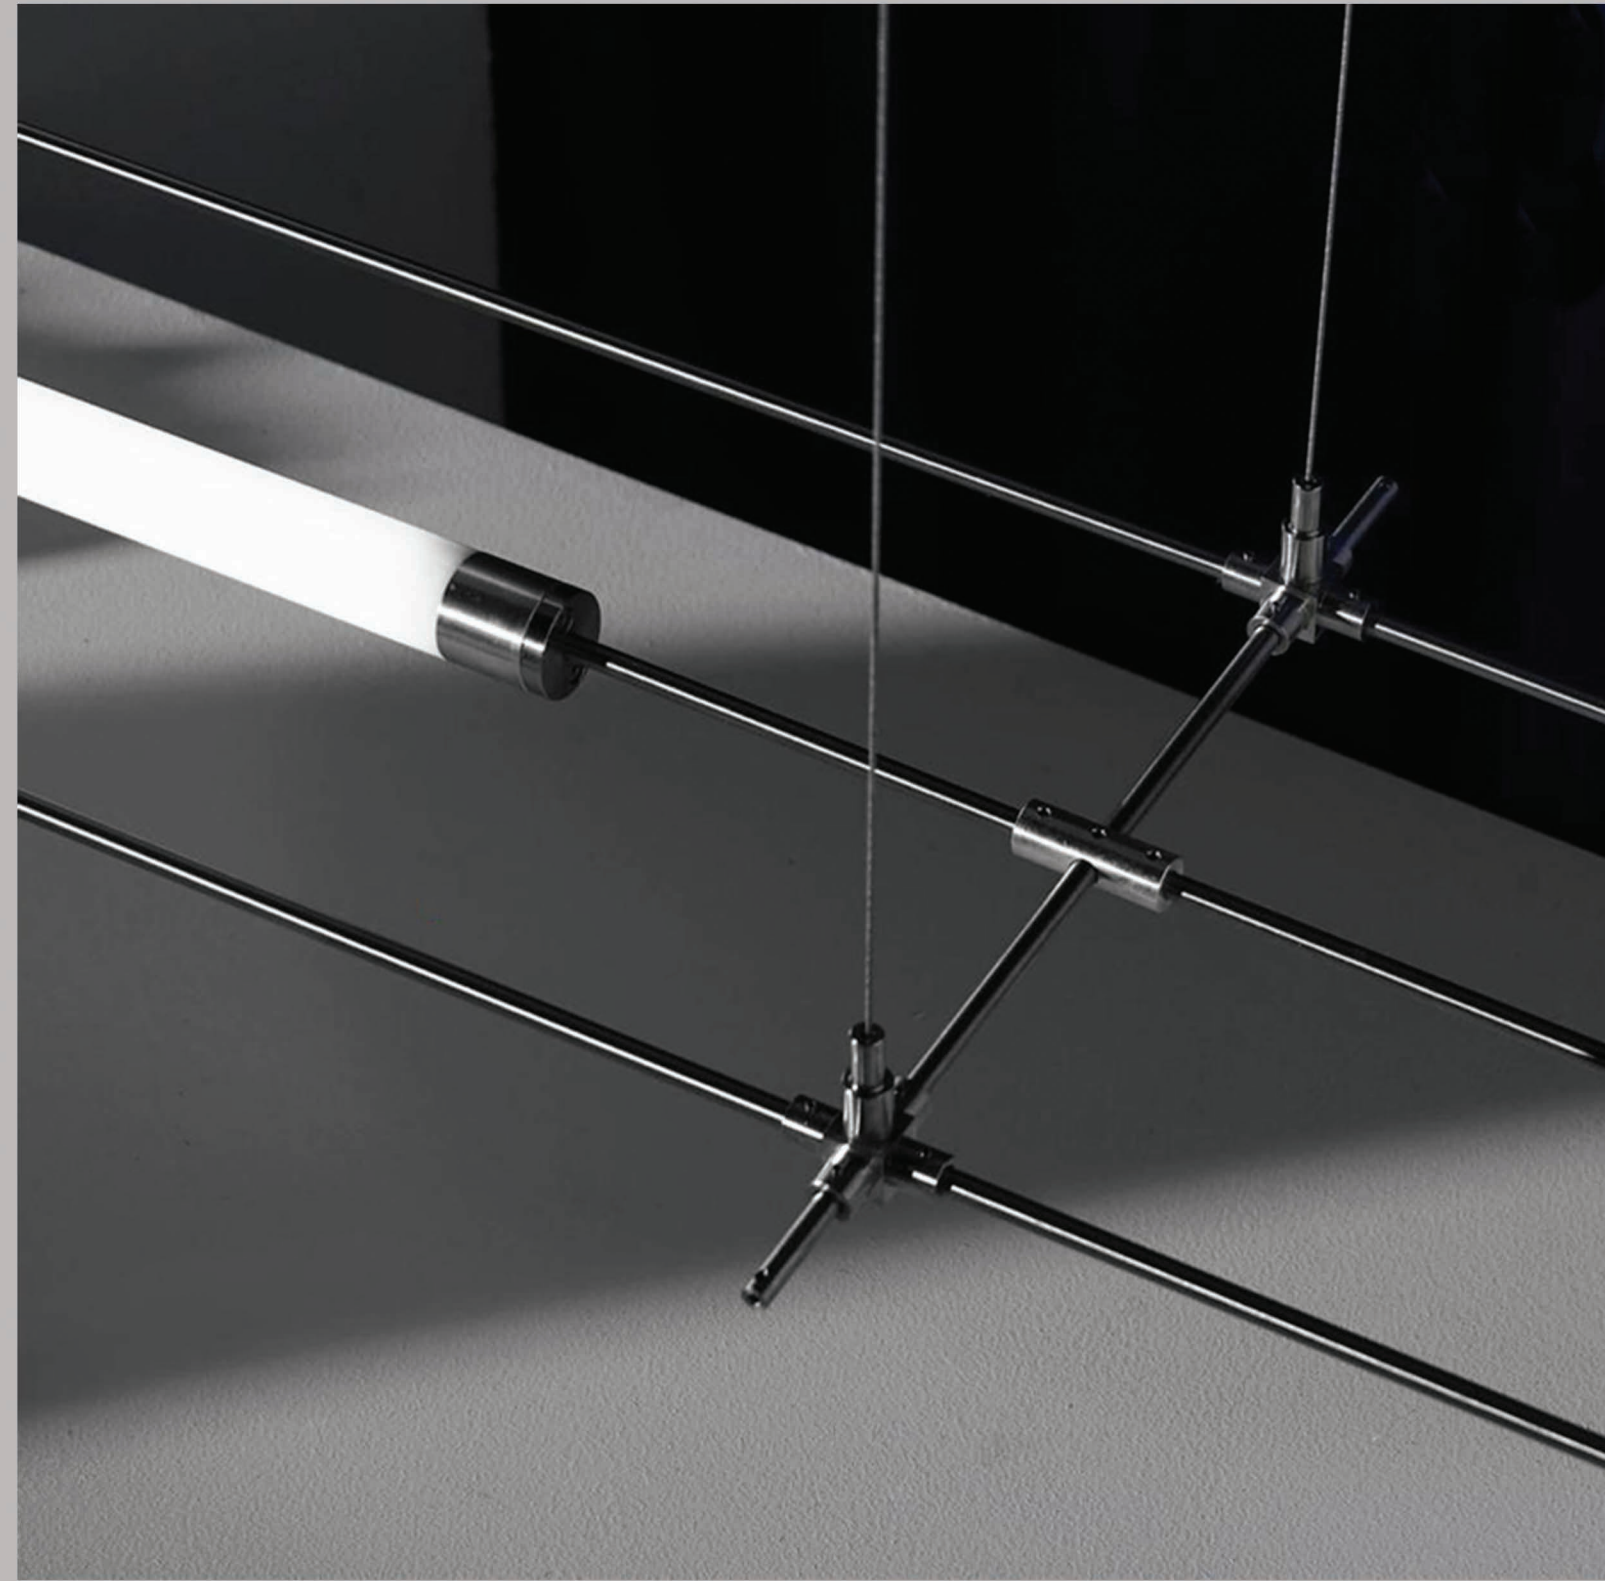

Linea Lights Family

- Provide Different Configurations
- Design Custom Shapes and Configurations
- Adaptable Lengths
- Highlighting Architectural Features
- Integration with Decoration