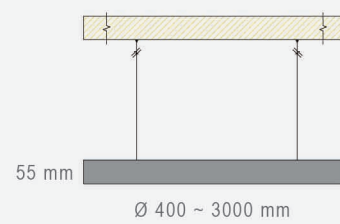

Installation

Pendant