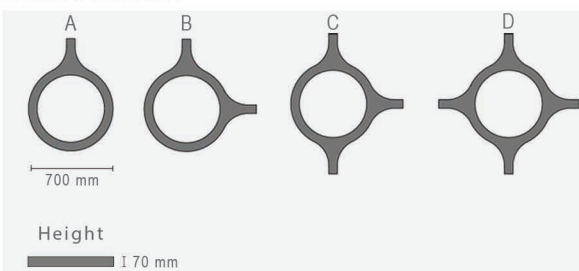

## Dimension

Length	Width	Height
Customized	70mm	70mm

## Installation

Pendant / Surface

## Dimension