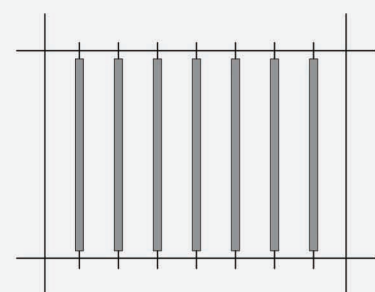

LINEA

Code: LINEA
Modular Light
Color temperature: 3000K, 4000K
Voltage: 12 VDC
CRI>80
Installation: Wall - Pendant - Surface
Body: Aluminium

Color: ☐ ☒