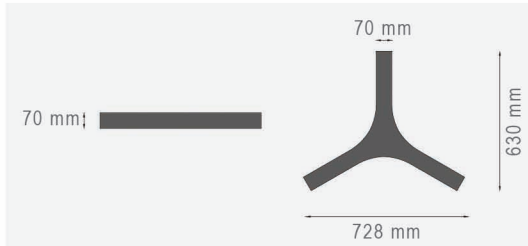

## Dimension

Length	Width	Height
Customized	70mm	70mm

## Dimension

## Dimension

Diameter	Width	Height
700mm	70mm	70mm