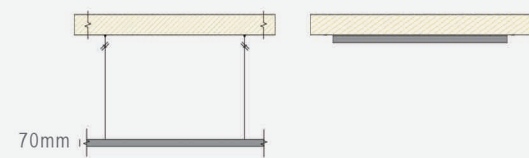

Installation

Pendant / Surface