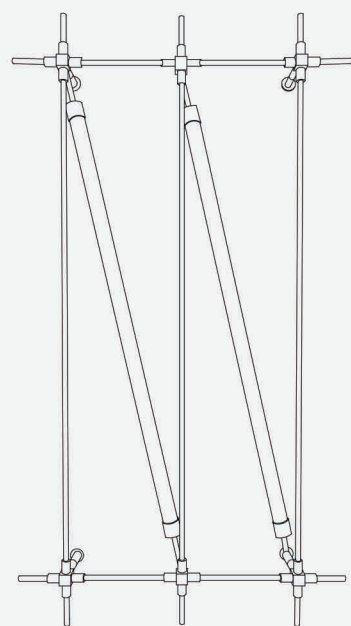

LINEA

Code: LINEA
Modular Light
Color temperature: 3000K, 4000K
Voltage: 12 VDC
CRI>80
Installation: Wall - Pendant - Surface
Body: Aluminium

Color: ☐ ☒